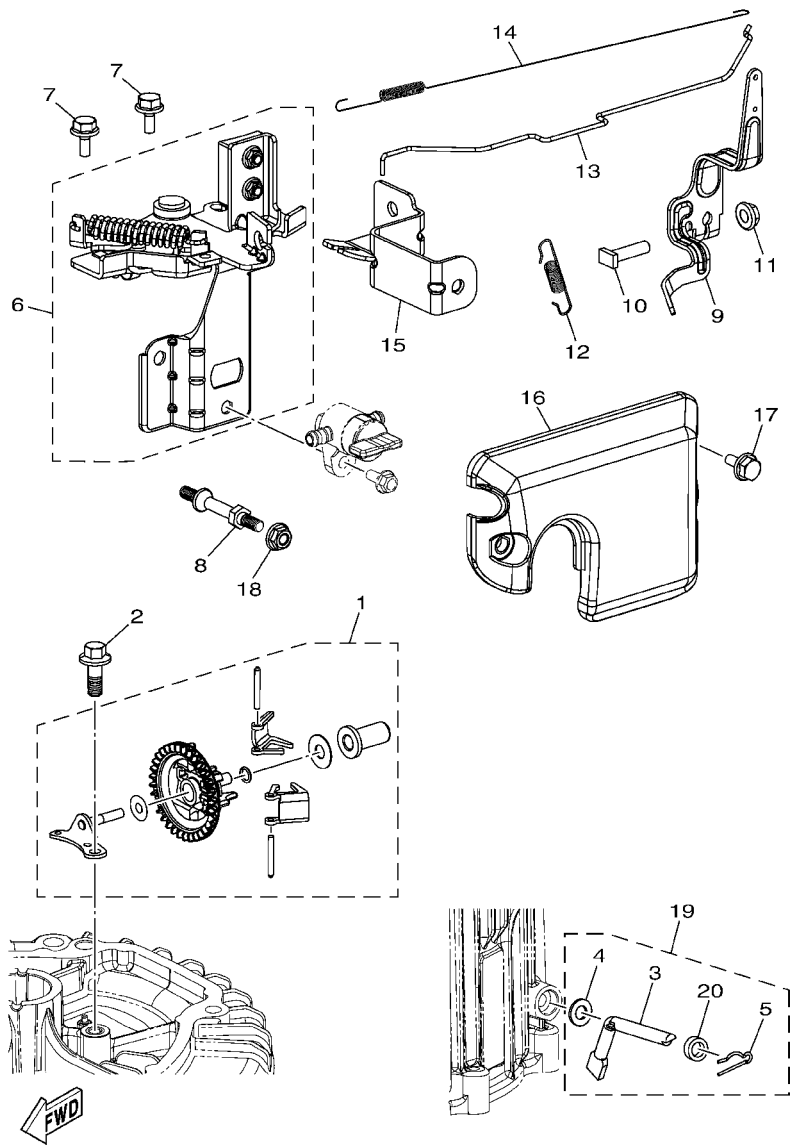

CONTENTS

CYLINDER.....	1
CRANKSHAFT & PISTON.....	2
GOVERNOR.....	3
CAMSHAFT & VALVE.....	4
AIR SHROUD & STARTER.....	5
INTAKE.....	6
EXHAUST.....	7
CRANKCASE.....	8
FUEL TANK.....	9
ELECTRICAL.....	10
EMBLEM & LABEL.....	11

INDEX

NUMERICAL INDEX.....	12
----------------------	----

FIG. 1 CYLINDER

REF. NO.	PART NO.	DESCRIPTION	7JDA				REMARKS
1	7JD-E1111-00	HEAD, CYLINDER 1	1				
2	7JD-E1391-00	BOLT, STUD 1	2				
3	7JD-E1392-00	BOLT, STUD 2	2				
4	7JD-E1181-00	GASKET, CYLINDER HEAD 1	1				
5	7JD-E1361-00	BOLT, CYLINDER HOLDING 1	3				
6	7JD-E1362-00	BOLT, CYLINDER HOLDING 2	1				
7	7JD-E5181-20	PIN, DOWEL	2				
8	7JD-E119C-20	PLUG, SPARK	1				
9	7JD-E1191-00	COVER, CYLINDER HEAD 1	1				
10	7JD-E1193-00	GASKET, HEAD COVER 1	1				
11	7JD-E531A-00	HOSE, BREATHER 1	1				
12	7JD-RA102-20	BOLT, FLANGE	4				
13	7JD-RA102-10	BOLT, FLANGE	2				

7JDA30A-S010

 7JDA30A-S020

FIG. 2 CRANKSHAFT & PISTON

REF. NO.	PART NO.	DESCRIPTION	7JDA				REMARKS
1	7JD-E1411-20	CRANKSHAFT	1				
2	7JD-E1650-00	CONNECTING ROD ASSY	1				
3	7JD-E1631-00	PISTON (STD)	1				
4	7JD-E1610-00	PISTON RING SET (STD)	1				
5	7JD-E1633-00	PIN, PISTON	1				
6	7JD-E1634-00	CLIP, PISTON PIN	2				
7	7JD-RA400-00	WASHER, PLAIN	1				

7JDA30AS0301

FIG. 3 GOVERNOR

REF. NO.	PART NO.	DESCRIPTION	7JDA				REMARKS
1	7JD-E1970-00	FLYWEIGHT SHAFT ASSY	1				
2	7JD-RA102-20	BOLT, FLANGE	1				
3	7JD-E1922-00	.FORK, GOVERNOR	1				
4	7JD-RA400-10	.WASHER, PLAIN	1				
5	7JD-E4139-00	.CLIP, PIPE	1				
6	7JD-R2630-00	SPEED CONTROL ASSY	1				
7	7JD-RA102-00	BOLT, FLANGE	2				
8	7JD-RA124-20	BOLT, STUD	1				
9	7JD-E1924-00	ARM, GOVERNOR	1				
10	7JD-R4041-00	SCREW,BIND	1				
11	7JD-RA309-00	NUT	1				
12	7JD-E8226-10	SPRING, GOVERNOR	1				
13	7JD-E1928-10	ROD, LINK	1				
14	7JD-RAD01-00	SPRING, TENSION 1	1				
15	7JD-R1172-00	PLATE	1				
16	7JD-R1553-00	COVER	1				
17	7JD-RA102-20	BOLT, FLANGE	1				
18	7JD-RA309-00	NUT	1				
19	7JD-E1901-00	GOVERNOR ARM ASSY	1				
20	7JD-RAE01-20	.SEAL, OIL	1				