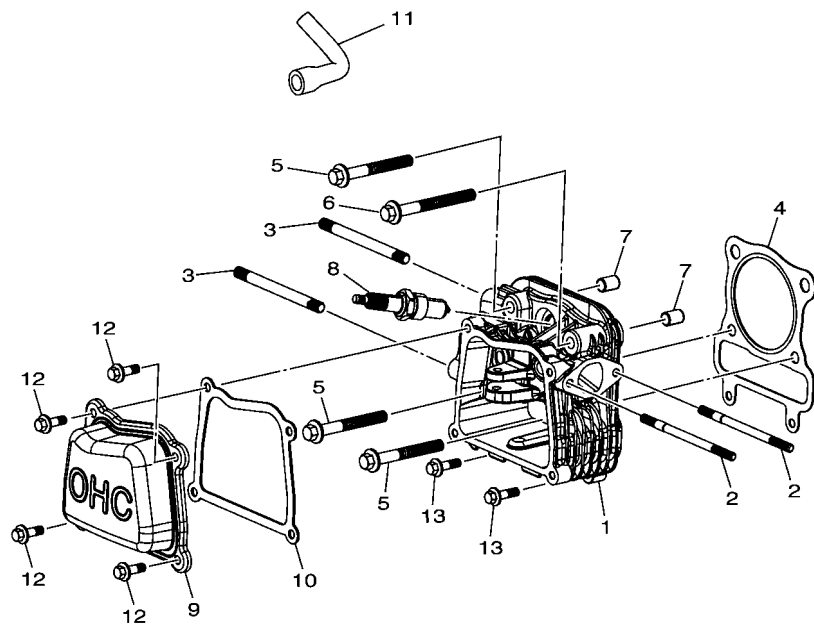

FIG. 1 CYLINDER

REF. NO.	PART NO.	DESCRIPTION	7JDA				REMARKS
1	7JD-E1111-00	HEAD, CYLINDER 1	1				
2	7JD-E1391-00	BOLT, STUD 1	2				
3	7JD-E1392-00	BOLT, STUD 2	2				
4	7JD-E1181-00	GASKET, CYLINDER HEAD 1	1				
5	7JD-E1361-00	BOLT, CYLINDER HOLDING 1	3				
6	7JD-E1362-00	BOLT, CYLINDER HOLDING 2	1				
7	7JD-E5181-20	PIN, DOWEL	2				
8	7JD-E119C-20	PLUG, SPARK	1				
9	7JD-E1191-00	COVER, CYLINDER HEAD 1	1				
10	7JD-E1193-00	GASKET, HEAD COVER 1	1				
11	7JD-E531A-00	HOSE, BREATHER 1	1				
12	7JD-RA102-20	BOLT, FLANGE	4				
13	7JD-RA102-10	BOLT, FLANGE	2				

7JDA30A-S010