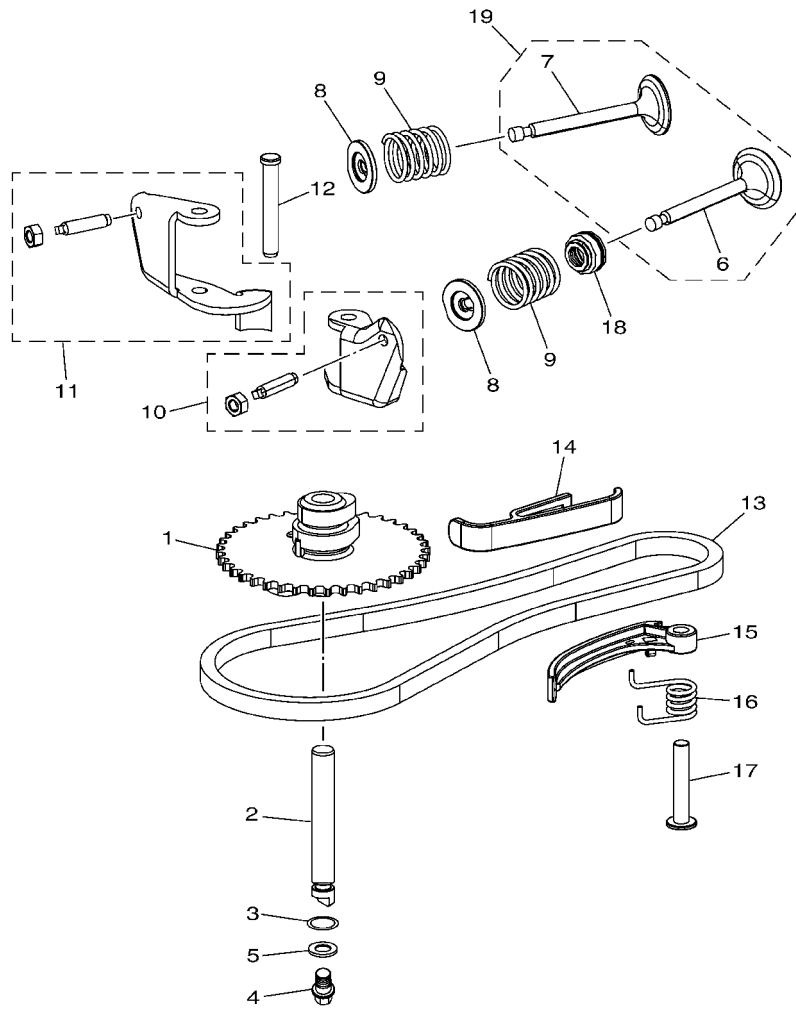

7JDA30A-S010

 7JDA30A-S020

FIG. 2 CRANKSHAFT & PISTON

REF. NO.	PART NO.	DESCRIPTION	7JDA				REMARKS
1	7JD-E1411-20	CRANKSHAFT	1				
2	7JD-E1650-00	CONNECTING ROD ASSY	1				
3	7JD-E1631-00	PISTON (STD)	1				
4	7JD-E1610-00	PISTON RING SET (STD)	1				
5	7JD-E1633-00	PIN, PISTON	1				
6	7JD-E1634-00	CLIP, PISTON PIN	2				
7	7JD-RA400-00	WASHER, PLAIN	1				

7JDA30AS0301

FIG. 3 GOVERNOR

REF. NO.	PART NO.	DESCRIPTION	7JDA				REMARKS
1	7JD-E1970-00	FLYWEIGHT SHAFT ASSY	1				
2	7JD-RA102-20	BOLT, FLANGE	1				
3	7JD-E1922-00	.FORK, GOVERNOR	1				
4	7JD-RA400-10	.WASHER, PLAIN	1				
5	7JD-E4139-00	.CLIP, PIPE	1				
6	7JD-R2630-00	SPEED CONTROL ASSY	1				
7	7JD-RA102-00	BOLT, FLANGE	2				
8	7JD-RA124-20	BOLT, STUD	1				
9	7JD-E1924-00	ARM, GOVERNOR	1				
10	7JD-R4041-00	SCREW,BIND	1				
11	7JD-RA309-00	NUT	1				
12	7JD-E8226-10	SPRING, GOVERNOR	1				
13	7JD-E1928-10	ROD, LINK	1				
14	7JD-RAD01-00	SPRING, TENSION 1	1				
15	7JD-R1172-00	PLATE	1				
16	7JD-R1553-00	COVER	1				
17	7JD-RA102-20	BOLT, FLANGE	1				
18	7JD-RA309-00	NUT	1				
19	7JD-E1901-00	GOVERNOR ARM ASSY	1				
20	7JD-RAE01-20	.SEAL, OIL	1				

FIG. 4 CAMSHAFT & VALVE

REF. NO.	PART NO.	DESCRIPTION	7JDA				REMARKS
1	7JD-E2170-00	CAMSHAFT ASSY 1	1				
2	7JD-R2483-00	CAM, SHAFT	1				
3	7JD-R1327-00	GASKET,1	1				
4	7JD-RA102-30	BOLT, FLANGE	1				
5	7JD-RA400-30	WASHER, PLAIN	1				
6	7JD-E2111-00	.VALVE, INTAKE	1				
7	7JD-E2121-00	.VALVE, EXHAUST	1				
8	7JD-E2117-00	RETAINER, VALVE SPRING	2				
9	7JD-E1815-00	SPRING, VALVE	2				
10	7JD-E2150-00	VALVE ROCKER ARM ASSY	1				
11	7JD-E2160-00	VALVE ROCKER ARM ASSY 2	1				
12	7JD-E2146-00	SHAFT, ROCKER	1				
13	7JD-E1456-00	CHAIN, PRIMARY	1				
14	7JD-E2231-00	GUIDE, STOPPER 1	1				
15	7JD-R2441-00	ARM, TENSIONER	1				
16	7JD-E6146-00	SPRG.,TENSIONER	1				
17	7JD-E1499-00	SHAFT, TENSIONER	1				
18	7JD-E2119-00	SEAL, VALVE STEM	1				
19	7JD-E131D-00	VALVE ASSY	1				