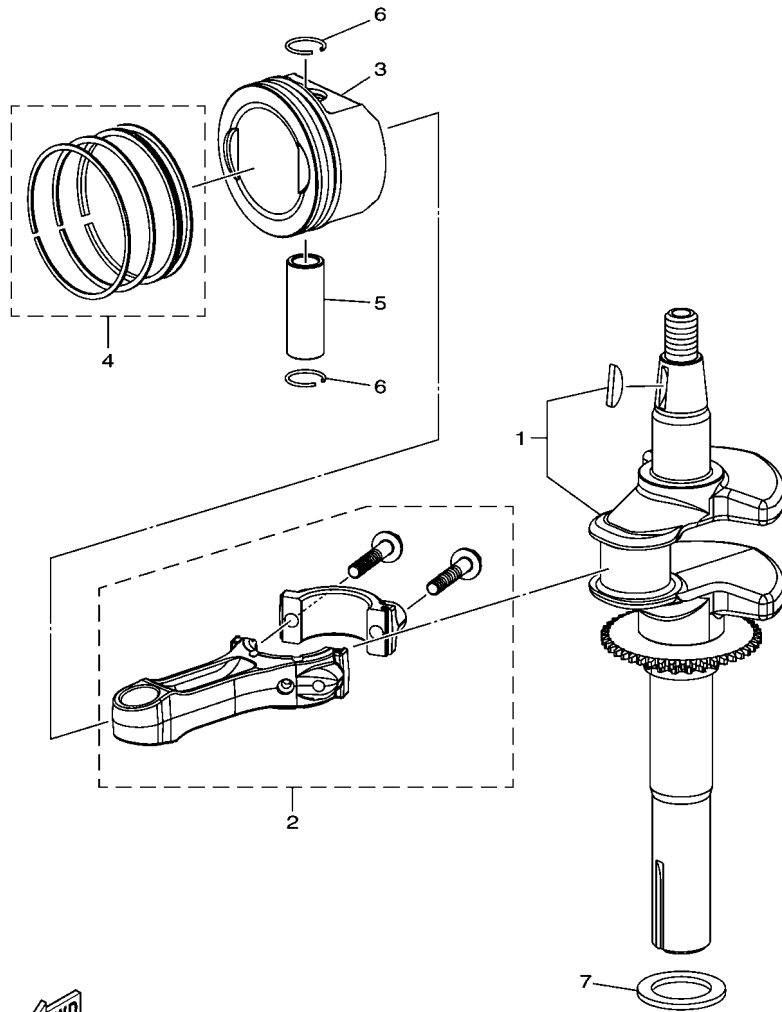

CONTENTS

CYLINDER.....	1
CRANKSHAFT & PISTON.....	2
GOVERNOR.....	3
CAMSHAFT & VALVE.....	4
AIR SHROUD & STARTER.....	5
INTAKE.....	6
EXHAUST.....	7
CRANKCASE.....	8
FUEL TANK.....	9
ELECTRICAL.....	10
EMBLEM & LABEL.....	11

INDEX

NUMERICAL INDEX.....	12
----------------------	----

FIG. 1 CYLINDER

REF. NO.	PART NO.	DESCRIPTION	7JDA				REMARKS
1	7JD-E1111-00	HEAD, CYLINDER 1	1				
2	7JD-E1391-00	BOLT, STUD 1	2				
3	7JD-E1392-00	BOLT, STUD 2	2				
4	7JD-E1181-00	GASKET, CYLINDER HEAD 1	1				
5	7JD-E1361-00	BOLT, CYLINDER HOLDING 1	3				
6	7JD-E1362-00	BOLT, CYLINDER HOLDING 2	1				
7	7JD-E5181-20	PIN, DOWEL	2				
8	7JD-E119C-20	PLUG, SPARK	1				
9	7JD-E1191-00	COVER, CYLINDER HEAD 1	1				
10	7JD-E1193-00	GASKET, HEAD COVER 1	1				
11	7JD-E531A-00	HOSE, BREATHER 1	1				
12	7JD-RA102-20	BOLT, FLANGE	4				
13	7JD-RA102-10	BOLT, FLANGE	2				

7JDA30A-S010

 7JDA30A-S020

FIG. 2 CRANKSHAFT & PISTON

REF. NO.	PART NO.	DESCRIPTION	7JDA				REMARKS
1	7JD-E1411-20	CRANKSHAFT	1				
2	7JD-E1650-00	CONNECTING ROD ASSY	1				
3	7JD-E1631-00	PISTON (STD)	1				
4	7JD-E1610-00	PISTON RING SET (STD)	1				
5	7JD-E1633-00	PIN, PISTON	1				
6	7JD-E1634-00	CLIP, PISTON PIN	2				
7	7JD-RA400-00	WASHER, PLAIN	1				

7JDA30AS0301

FIG. 3 GOVERNOR

REF. NO.	PART NO.	DESCRIPTION	7JDA				REMARKS
1	7JD-E1970-00	FLYWEIGHT SHAFT ASSY	1				
2	7JD-RA102-20	BOLT, FLANGE	1				
3	7JD-E1922-00	.FORK, GOVERNOR	1				
4	7JD-RA400-10	.WASHER, PLAIN	1				
5	7JD-E4139-00	.CLIP, PIPE	1				
6	7JD-R2630-00	SPEED CONTROL ASSY	1				
7	7JD-RA102-00	BOLT, FLANGE	2				
8	7JD-RA124-20	BOLT, STUD	1				
9	7JD-E1924-00	ARM, GOVERNOR	1				
10	7JD-R4041-00	SCREW,BIND	1				
11	7JD-RA309-00	NUT	1				
12	7JD-E8226-10	SPRING, GOVERNOR	1				
13	7JD-E1928-10	ROD, LINK	1				
14	7JD-RAD01-00	SPRING, TENSION 1	1				
15	7JD-R1172-00	PLATE	1				
16	7JD-R1553-00	COVER	1				
17	7JD-RA102-20	BOLT, FLANGE	1				
18	7JD-RA309-00	NUT	1				
19	7JD-E1901-00	GOVERNOR ARM ASSY	1				
20	7JD-RAE01-20	.SEAL, OIL	1				