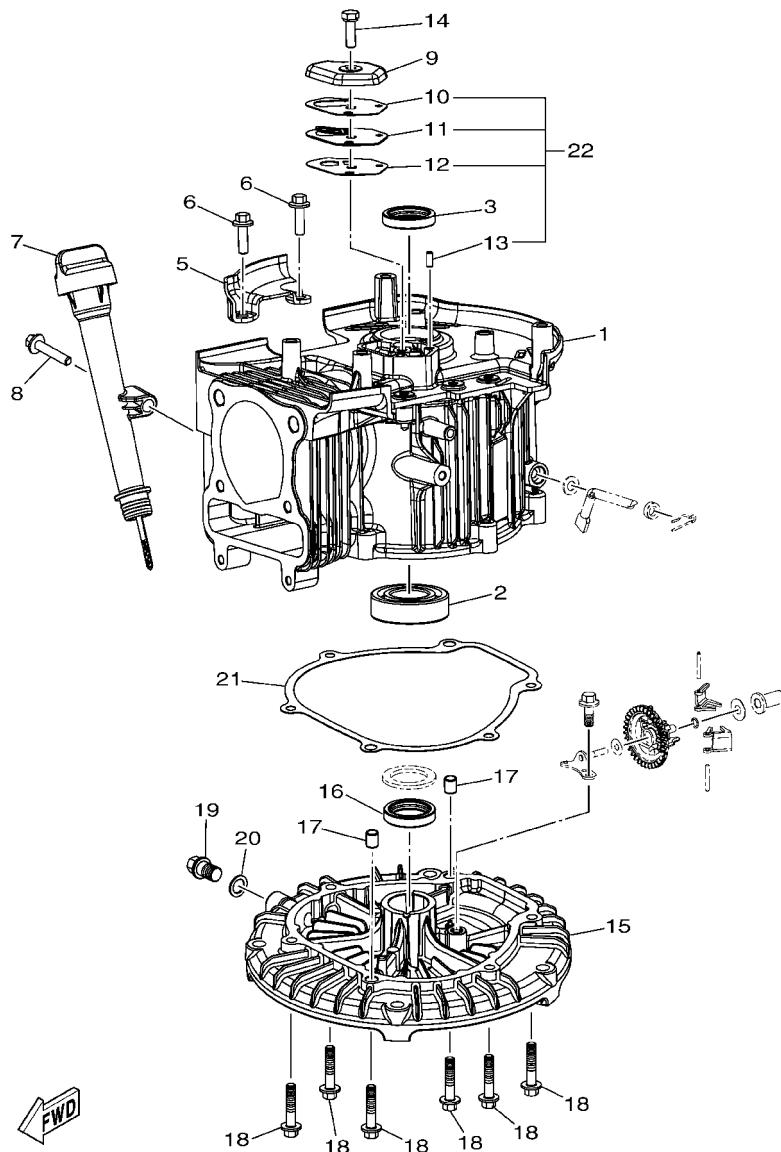

FIG. 8 CRANKCASE

7JDA30AS0801

REF. NO.	PART NO.	DESCRIPTION	7JDA				REMARKS
1	7JD-E5111-00	CRANKCASE 1	1				
2	7JD-RAG02-00	BEARING, 1	1				
3	7JD-RAE01-10	SEAL, OIL	1				
5	7JD-E4604-00	COVER, AIR 1	1				
6	7JD-RA102-40	BOLT, FLANGE	2				
7	7JD-E5362-00	PLUG, OIL LEVEL	1				
8	7JD-RA102-60	BOLT, FLANGE	1				
9	7JD-E1168-00	COVER, BREATHER	1				
10	7JD-E5374-00	.GASKET, BREATHER	1				
11	7JD-E5346-00	.BREATHER 1	1				
12	7JD-E5374-10	.GASKET, BREATHER	1				
13	7JD-E5181-00	.PIN, DOWEL	1				
14	7JD-RA102-50	BOLT, FLANGE	1				
15	7JD-E5411-00	COVER, CRANKCASE 1	1				
16	7JD-RAE01-00	SEAL, OIL	1				
17	7JD-E5181-10	PIN, DOWEL	2				
18	7JD-RA102-60	BOLT, FLANGE	6				
19	7JD-E5363-00	PLUG, OIL	1				
20	7JD-RA400-20	WASHER, PLAIN	1				
21	7JD-E5451-00	GASKET, CRANKCASE COVER 1	1				
22	7JD-E1160-00	BREATHER ASSY	1