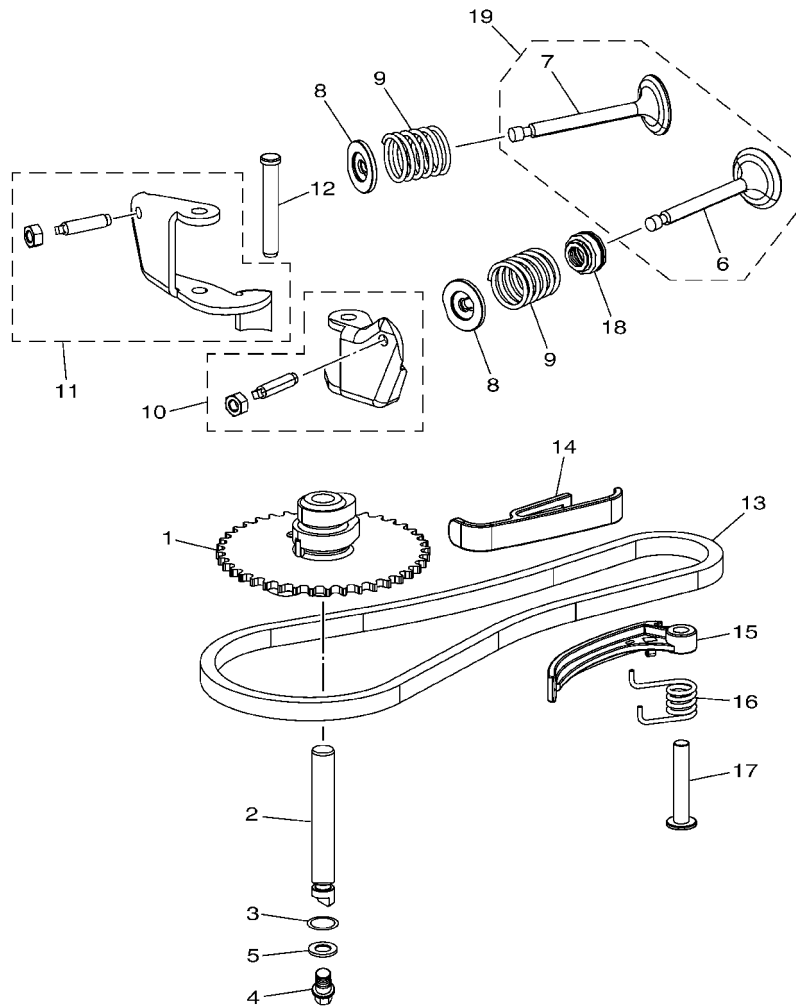

7JDA30A-S010

 7JDA30A-S020

FIG. 2 CRANKSHAFT & PISTON

REF. NO.	PART NO.	DESCRIPTION	7JDA	REMARKS
1	7JD-E1411-20	CRANKSHAFT	1	
2	7JD-E1650-00	CONNECTING ROD ASSY	1	
3	7JD-E1631-00	PISTON (STD)	1	
4	7JD-E1610-00	PISTON RING SET (STD)	1	
5	7JD-E1633-00	PIN, PISTON	1	
6	7JD-E1634-00	CLIP, PISTON PIN	2	
7	7JD-RA400-00	WASHER, PLAIN	1	

7JDA30AS0301

FIG. 3 GOVERNOR

REF. NO.	PART NO.	DESCRIPTION	7JDA				REMARKS
1	7JD-E1970-00	FLYWEIGHT SHAFT ASSY	1				
2	7JD-RA102-20	BOLT, FLANGE	1				
3	7JD-E1922-00	.FORK, GOVERNOR	1				
4	7JD-RA400-10	.WASHER, PLAIN	1				
5	7JD-E4139-00	.CLIP, PIPE	1				
6	7JD-R2630-00	SPEED CONTROL ASSY	1				
7	7JD-RA102-00	BOLT, FLANGE	2				
8	7JD-RA124-20	BOLT, STUD	1				
9	7JD-E1924-00	ARM, GOVERNOR	1				
10	7JD-R4041-00	SCREW,BIND	1				
11	7JD-RA309-00	NUT	1				
12	7JD-E8226-10	SPRING, GOVERNOR	1				
13	7JD-E1928-10	ROD, LINK	1				
14	7JD-RAD01-00	SPRING, TENSION 1	1				
15	7JD-R1172-00	PLATE	1				
16	7JD-R1553-00	COVER	1				
17	7JD-RA102-20	BOLT, FLANGE	1				
18	7JD-RA309-00	NUT	1				
19	7JD-E1901-00	GOVERNOR ARM ASSY	1				
20	7JD-RAE01-20	.SEAL, OIL	1				

FIG. 4 CAMSHAFT & VALVE

REF. NO.	PART NO.	DESCRIPTION	7JDA				REMARKS
1	7JD-E2170-00	CAMSHAFT ASSY 1	1				
2	7JD-R2483-00	CAM, SHAFT	1				
3	7JD-R1327-00	GASKET,1	1				
4	7JD-RA102-30	BOLT, FLANGE	1				
5	7JD-RA400-30	WASHER, PLAIN	1				
6	7JD-E2111-00	.VALVE, INTAKE	1				
7	7JD-E2121-00	.VALVE, EXHAUST	1				
8	7JD-E2117-00	RETAINER, VALVE SPRING	2				
9	7JD-E1815-00	SPRING, VALVE	2				
10	7JD-E2150-00	VALVE ROCKER ARM ASSY	1				
11	7JD-E2160-00	VALVE ROCKER ARM ASSY 2	1				
12	7JD-E2146-00	SHAFT, ROCKER	1				
13	7JD-E1456-00	CHAIN, PRIMARY	1				
14	7JD-E2231-00	GUIDE, STOPPER 1	1				
15	7JD-R2441-00	ARM, TENSIONER	1				
16	7JD-E6146-00	SPRNG.,TENSIONER	1				
17	7JD-E1499-00	SHAFT, TENSIONER	1				
18	7JD-E2119-00	SEAL, VALVE STEM	1				
19	7JD-E131D-00	VALVE ASSY	1				