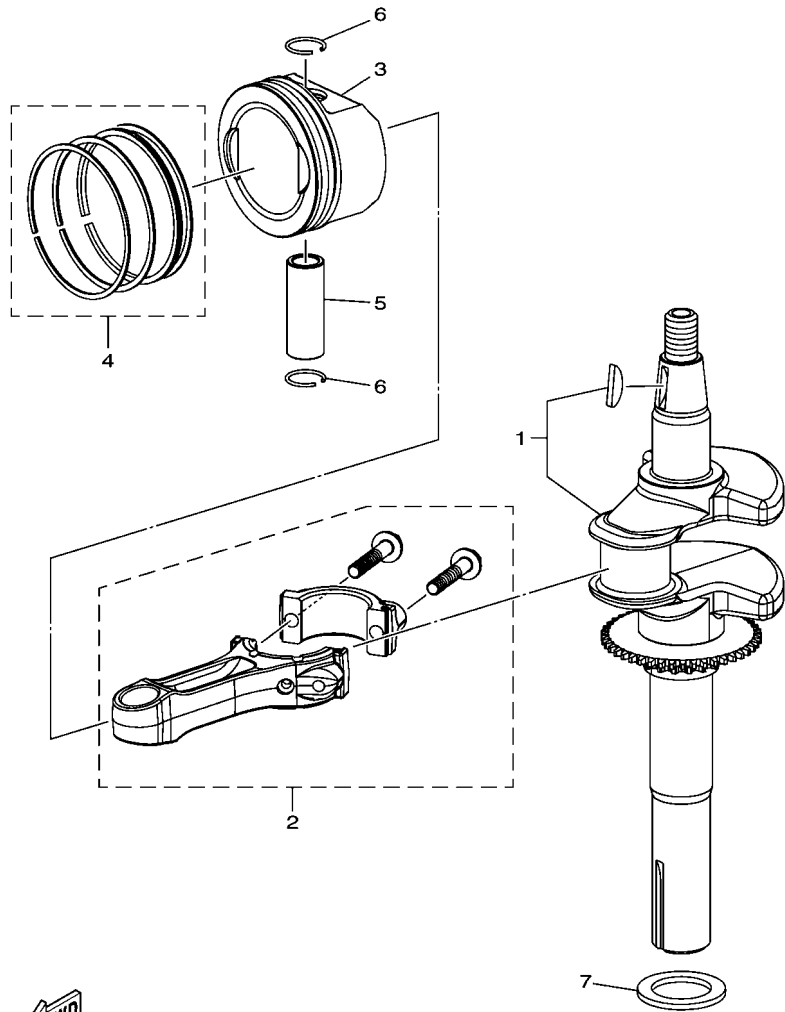

CONTENTS

CYLINDER.....	1
CRANKSHAFT & PISTON.....	2
GOVERNOR.....	3
CAMSHAFT & VALVE.....	4
AIR SHROUD & STARTER.....	5
INTAKE.....	6
EXHAUST.....	7
CRANKCASE.....	8
FUEL TANK.....	9
ELECTRICAL.....	10
EMBLEM & LABEL.....	11

INDEX

NUMERICAL INDEX.....	12
----------------------	----

FIG. 1 CYLINDER

REF. NO.	PART NO.	DESCRIPTION	7JDA				REMARKS
1	7JD-E1111-00	HEAD, CYLINDER 1	1				
2	7JD-E1391-00	BOLT, STUD 1	2				
3	7JD-E1392-00	BOLT, STUD 2	2				
4	7JD-E1181-00	GASKET, CYLINDER HEAD 1	1				
5	7JD-E1361-00	BOLT, CYLINDER HOLDING 1	3				
6	7JD-E1362-00	BOLT, CYLINDER HOLDING 2	1				
7	7JD-E5181-20	PIN, DOWEL	2				
8	7JD-E119C-20	PLUG, SPARK	1				
9	7JD-E1191-00	COVER, CYLINDER HEAD 1	1				
10	7JD-E1193-00	GASKET, HEAD COVER 1	1				
11	7JD-E531A-00	HOSE, BREATHER 1	1				
12	7JD-RA102-20	BOLT, FLANGE	4				
13	7JD-RA102-10	BOLT, FLANGE	2				

7JDA30A-S010

 7JDA30A-S020

FIG. 2 CRANKSHAFT & PISTON

REF. NO.	PART NO.	DESCRIPTION	7JDA	REMARKS
1	7JD-E1411-20	CRANKSHAFT	1	
2	7JD-E1650-00	CONNECTING ROD ASSY	1	
3	7JD-E1631-00	PISTON (STD)	1	
4	7JD-E1610-00	PISTON RING SET (STD)	1	
5	7JD-E1633-00	PIN, PISTON	1	
6	7JD-E1634-00	CLIP, PISTON PIN	2	
7	7JD-RA400-00	WASHER, PLAIN	1	

7JDA30AS0301

FIG. 3 GOVERNOR

REF. NO.	PART NO.	DESCRIPTION	7JDA				REMARKS
1	7JD-E1970-00	FLYWEIGHT SHAFT ASSY	1				
2	7JD-RA102-20	BOLT, FLANGE	1				
3	7JD-E1922-00	.FORK, GOVERNOR	1				
4	7JD-RA400-10	.WASHER, PLAIN	1				
5	7JD-E4139-00	.CLIP, PIPE	1				
6	7JD-R2630-00	SPEED CONTROL ASSY	1				
7	7JD-RA102-00	BOLT, FLANGE	2				
8	7JD-RA124-20	BOLT, STUD	1				
9	7JD-E1924-00	ARM, GOVERNOR	1				
10	7JD-R4041-00	SCREW,BIND	1				
11	7JD-RA309-00	NUT	1				
12	7JD-E8226-10	SPRING, GOVERNOR	1				
13	7JD-E1928-10	ROD, LINK	1				
14	7JD-RAD01-00	SPRING, TENSION 1	1				
15	7JD-R1172-00	PLATE	1				
16	7JD-R1553-00	COVER	1				
17	7JD-RA102-20	BOLT, FLANGE	1				
18	7JD-RA309-00	NUT	1				
19	7JD-E1901-00	GOVERNOR ARM ASSY	1				
20	7JD-RAE01-20	.SEAL, OIL	1				