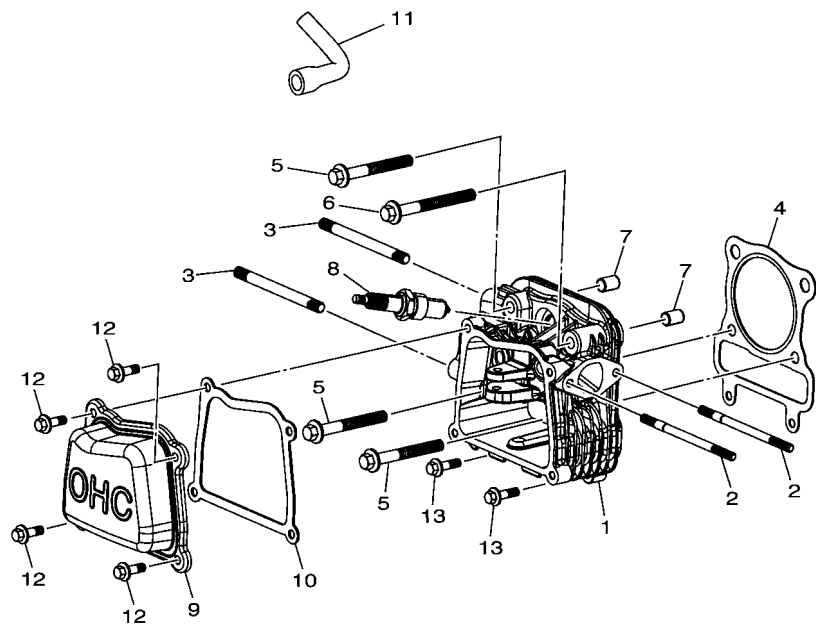

FIG. 1 CYLINDER

REF. NO.	PART NO.	DESCRIPTION	7JDA				REMARKS
1	7JD-E1111-00	HEAD, CYLINDER 1	1				
2	7JD-E1391-00	BOLT, STUD 1	2				
3	7JD-E1392-00	BOLT, STUD 2	2				
4	7JD-E1181-00	GASKET, CYLINDER HEAD 1	1				
5	7JD-E1361-00	BOLT, CYLINDER HOLDING 1	3				
6	7JD-E1362-00	BOLT, CYLINDER HOLDING 2	1				
7	7JD-E5181-20	PIN, DOWEL	2				
8	7JD-E119C-20	PLUG, SPARK	1				
9	7JD-E1191-00	COVER, CYLINDER HEAD 1	1				
10	7JD-E1193-00	GASKET, HEAD COVER 1	1				
11	7JD-E531A-00	HOSE, BREATHER 1	1				
12	7JD-RA102-20	BOLT, FLANGE	4				
13	7JD-RA102-10	BOLT, FLANGE	2				

7JDA30A-S010